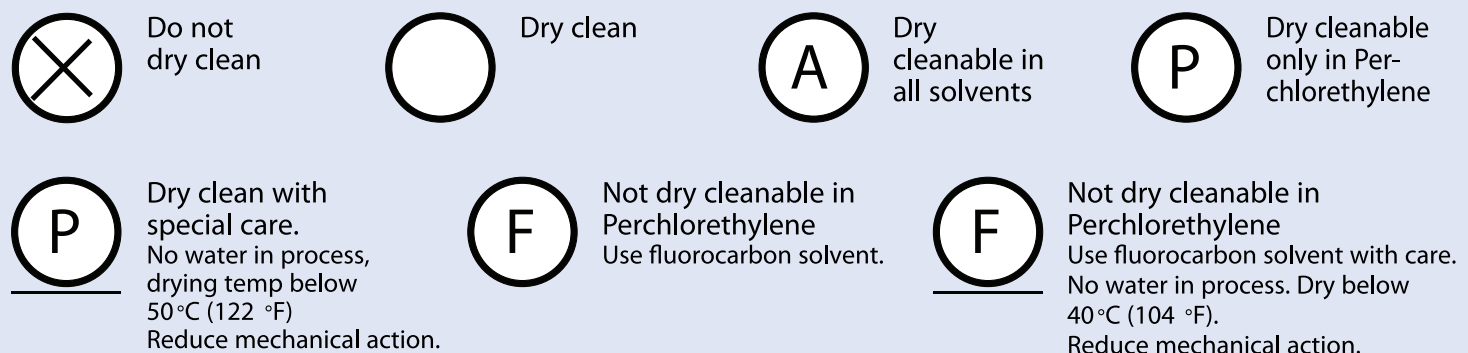

21x29.7 cm

Laundry Guide to Common Care Symbols

WASHING

ALL TEMPERATURES SHOWN ARE MAXIMUM RECOMMENDED

BLEACHING

DRYING

IRONING

DRY CLEANING