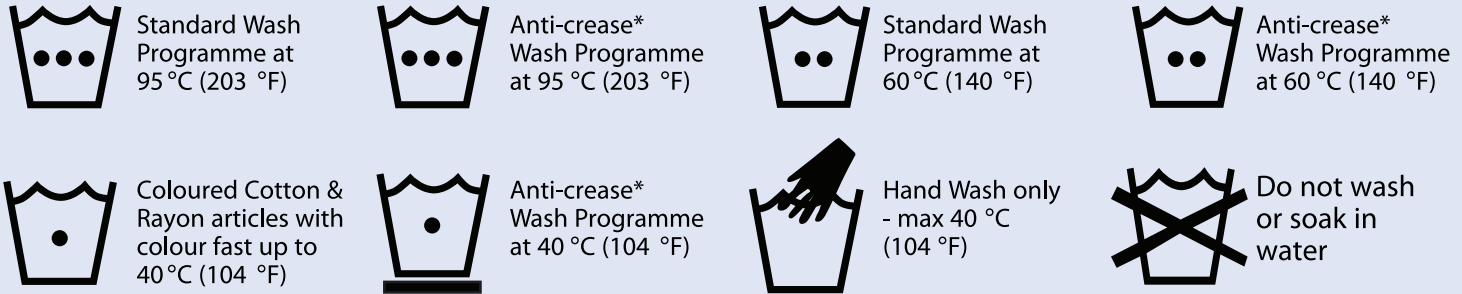

21x29.7 cm

Laundry Guide to Common Care Symbols

WASHING

ALL TEMPERATURES SHOWN ARE MAXIMUM RECOMMENDED

BLEACHING

DRYING

IRONING

DRY CLEANING