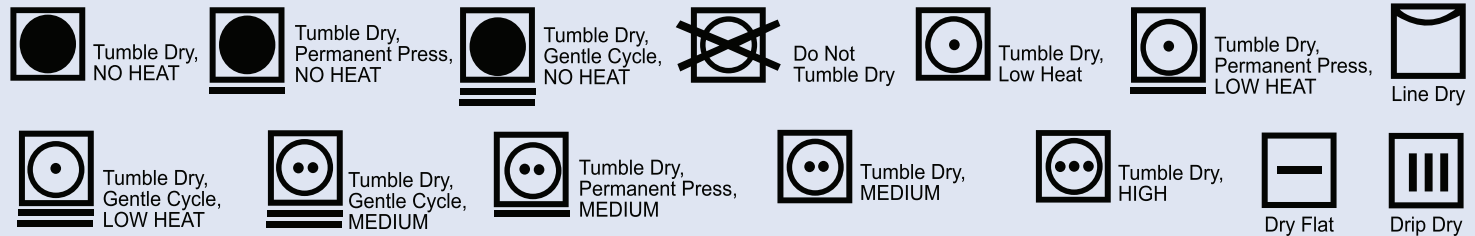

21x29.7 cm

Laundry Guide to Common Care Symbols

WASHING

ALL TEMPERATURES SHOWN ARE MAXIMUM RECOMMENDED

BLEACHING

DRYING

IRONING

DRY CLEANING